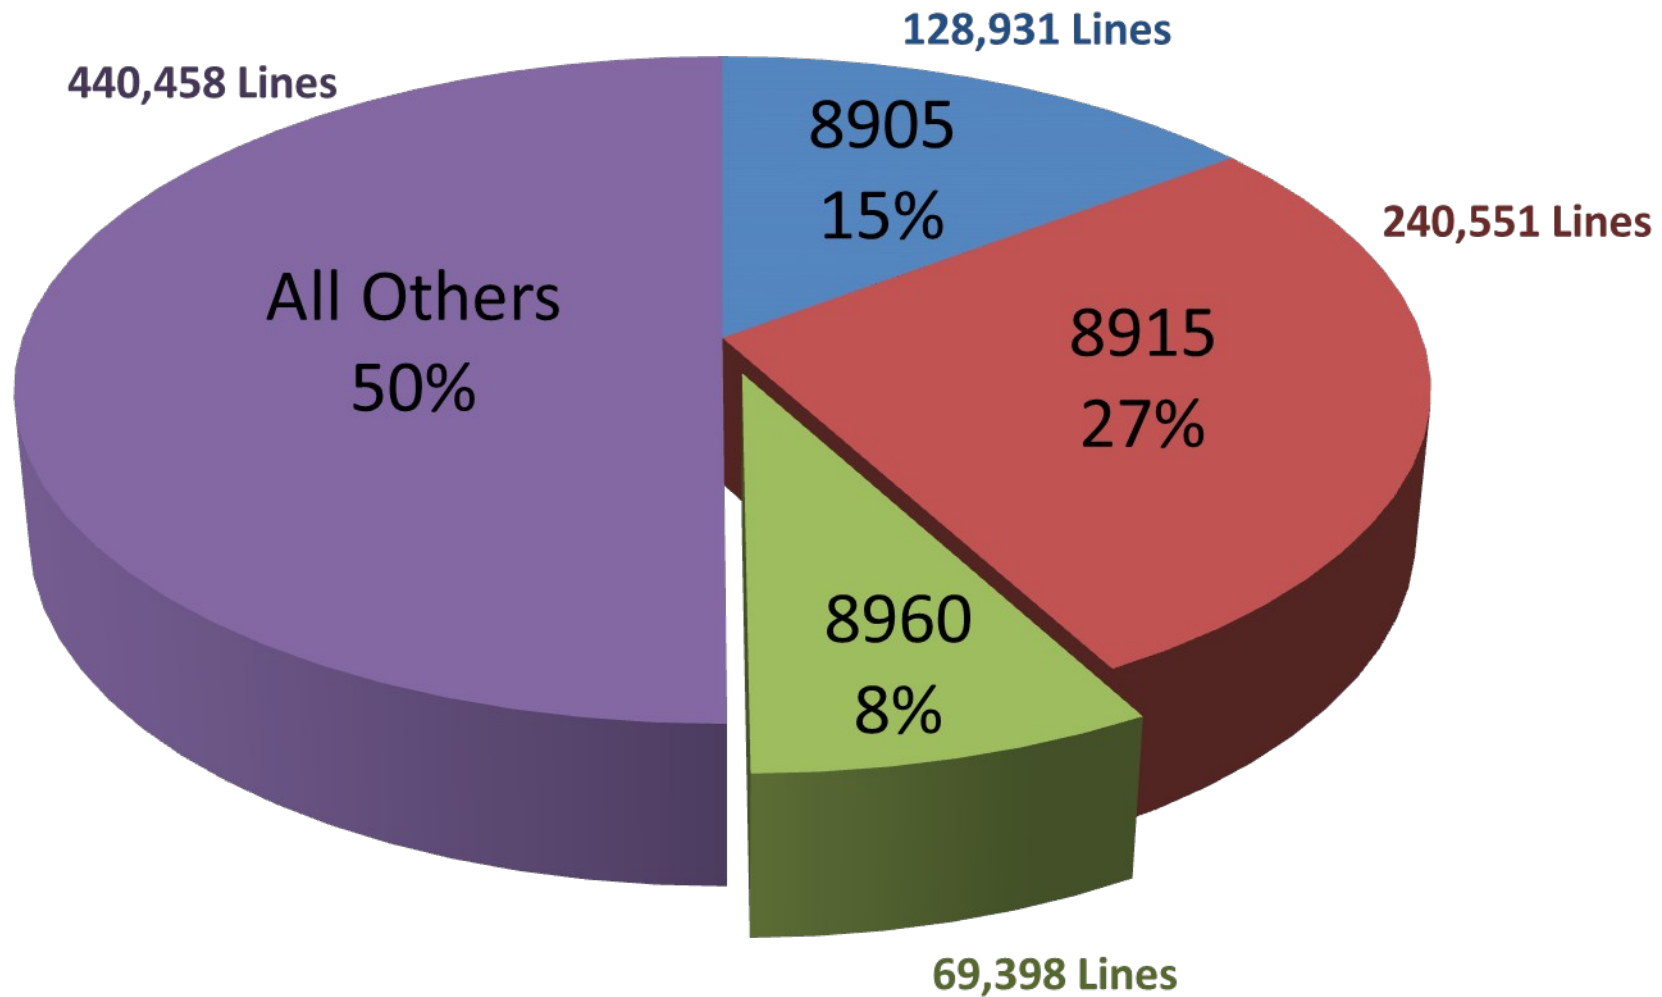

FSC Lines All Catalogs

FSC Dollars All Catalogs

FSC Lines OCONUS Catalogs

FSC Dollars OCONUS Catalogs

FSC Lines Pacific Region

FSC Dollars Pacific Region

FSC Lines

Europe and Middle East Regions

BIB Challenges in 5th and 6th Fleet

- Limited Shelf Life – 3 to 12 Months
- Over Ocean Transit Time – 60 Days
- Available Stock vs Demand Out of Sync
 - Large Selection is Difficult to Manage
 - Erratic Demand
 - PV Accepts Risk to Carry BIBs
 - Ships Enter AOR Full with BIBs
 - PV Disposes of \$100K of Expired BIBs
 - PV NIS when Ship Places Order
- Neither Trust the Current Process
- Navy Request for 6 Months of Remaining Shelf Life is Unlikely or Impossible to Satisfy

BIB Support in the 5th Fleet

- 7 Soda BIBs Available Locally
 - Local BIBs more Expensive
 - Will have Longer Shelf Life
- Place Advance Order with 60-70 Days Leadtime
- Build Confidence and Timing Back with Limited Selection